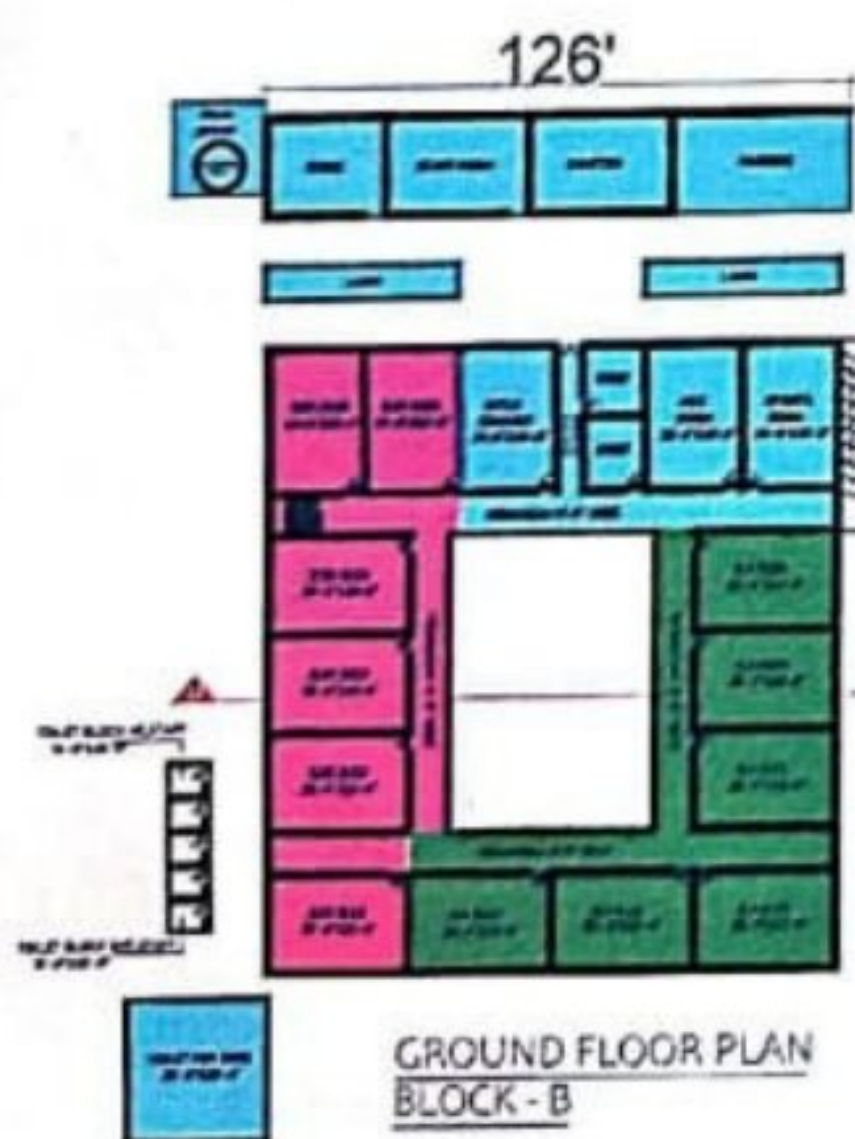

SOCIETY NAME=S.D.MEMOREIAL PUBLIC SHIKSHAN SAMITI
 INSTITUTE NAME-S.P.N.HEIGHAR EDUCATION COLLEGE
 ADD- 1 TKW UMEWALA ROAD GOLUWALA

COURSES
 1. B.A
 2. B.SC
 4. B.A.B.ED
 5. B.SC.B.ED

LAND FOR BA/BED/BSC/BED=3740 SQ.M
 LAND FOR BA/BSC = 8000 SQ.M
 TOTAL = 11740 SQ.M

TOTAL AREA OF LAND-
 KILLA NO. 3=1260 SQM
 KILLA NO. 4=2530 SQM
 KILLA NO. 5=2075 SQM
 KILLA NO. 6=2075 SQM
 KILLA NO. 7=2530 SQM
 KILLA NO. 8=1270 SQM
 TOTAL AREA OF LAND=11740,SQM
 KILLA NO.5,6,455+455=910 SQM
 SURRENDER LAND TO GOVT.

1.SIZE OF OFFICE 2=15X15 EACH= 450 SQFT
 1=20X12 = 240 SQFT
 1=20X12.5 = 250 SQFT
 2.MULTIPURPOSE HALL =94X29 = 2726 SQFT
 3. 6 LAB =20X30 EACH =3600 SQFT
 4. LIB SIZE =870 SQFT
 5. TOILET SIZE =
 GIRLS TOILET 20X30=600 SQFT (12 WC SEATS)
 BOYES TOILET 20X30=600 SQFT (12 URINAL 6 WC SEATS)
 HE STAFF 15X10=150 SQFT (4 URINAL 3WC SEATS)
 SHE STAFF 15X10=150 SQFT (6 WC SEATS)