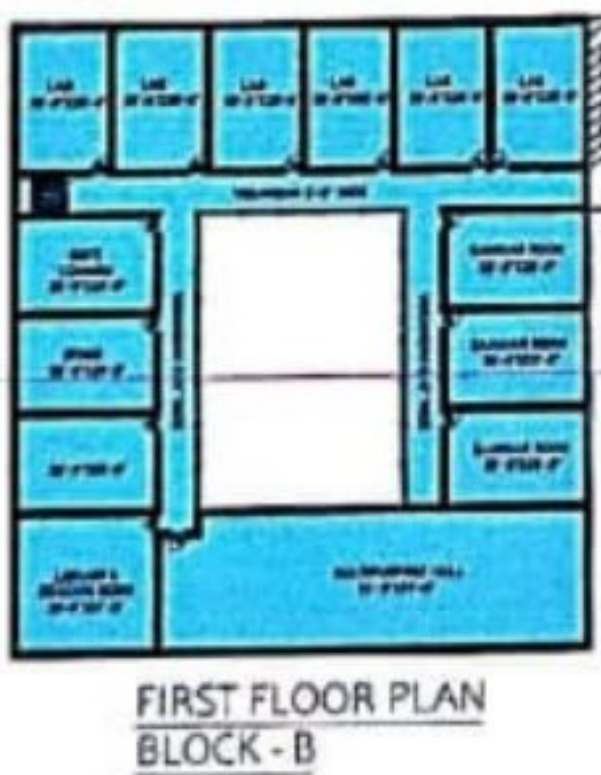

SOCIETY NAME=S.D.MEMOREIAL PUBLIC SHIKSHAN SAMITI
 INSTITUTE NAME-S.P.N.HEIGHAR EDUCATION COLLEGE
 ADD- 1 TKW UMEWALA ROAD GOLUWALA

COURSES
 1. B.A
 2. B.SC
 4. B.A.B.ED
 5. B.SC.B.ED

LAND FOR BA/BED/BSC/BED=3740 SQ.M
 LAND FOR BA/BSC = 8000 SQ.M
 TOTAL = 11740 SQ.M

B.A = 8370 SQFT = 777.99 SQ.M
 B.SC = 8370 SQFT = 777.99 SQ.M
 COMMAN AREA = 13650 SQFT = 1268.59 SQ.M
 B.A.B.ED = 12500 SQFT = 1161.88 SQ.M
 B.SC.B.ED = 12500 SQFT = 1161.88 SQ.M

GROUND FLOOR BUILD UP AREA=2934.02 SQ.M
 FIRST FLOOR BUILD UP AREA=1288.10 SQ.M

1.SIZE OF OFFICE 2=15X15 EACH= 450 SQFT
 1=20X12 = 240 SQFT
 1=20X12.5 = 250 SQFT
 2.MULTIPURPOSE HALL =94X29 = 2726 SQFT
 3. 6 LAB =20X30 EACH =3600 SQFT
 4. LIB SIZE =870 SQFT
 5. TOILET SIZE =
 GIRLS TOILET 20X30=600 SQFT (12 WC SEATS)
 BOYES TOILET 20X30=600 SQFT (12 URINAL 6 WC SEATS)
 HE STAFF 15X10=150 SQFT (4 URINAL 3WC SEATS)
 SHE STAFF 15X10=150 SQFT (6 WC SEATS)