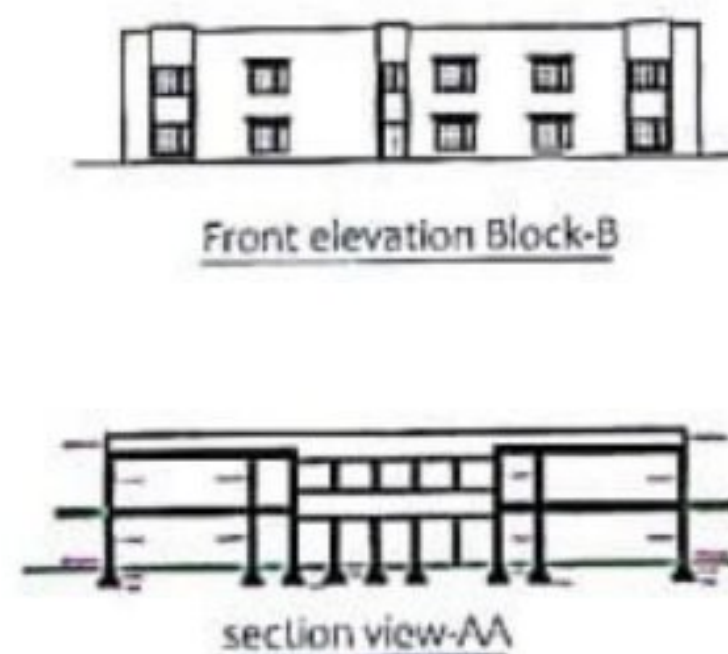

1.SIZE OF OFFICE 2=15X15 EACH= 450 SQFT
1=20X12 = 240 SQFT
1=20X12.5 = 250 SQFT
2.MULTIPURPOSE HALL =94X29 = 2726 SQFT
3. 6 LAB =20X30 EACH =3600 SQFT
4. LIB SIZE =870 SQFT
5. TOILET SIZE =
GIRLS TOILET 20X30=600 SQFT (12 WC SEATS)
BOYES TOILET 20X30=600 SQFT (12 URINAL 6 WC SEATS)
HE STAFF 15X10=150 SQFT (4 URINAL 3WC SEATS)
SHE STAFF 15X10=150 SQFT (6 WC SEATS)

Kulvinder
(KULVINDER SINGH)
TECHNICAL ADVISOR
REGN.No.2097
SRI GANGANAGAR (RAJ.)

[Signature]
सहायक अभियन्ता
सा.नि.वि. उपखण्ड प्रथम
पीलीबंगा

[Signature]
सहायक अभियन्ता
सा.नि.वि. उपखण्ड प्रथम
पीलीबंगा

Handeep Jarkhan
अध्यक्ष
S.D. MEMORIAL PUBLIC
SHIKSHAN SAMITI
1TKW GOLUWALA

SITE PLAN OF (S P N HIGHER EDUCATION COLLEGE) S.D.MEMORIAL PUBLIC SHIKSHAN SAMITI KILLA NO.3,
4,5,6,8(EACH PART) 7 SQUARE NO. 11 CHAK 1 T.K.W. PATHAR NO. 16
224 Teh. PILIBANGA & Dist. HANUMANGARH(RAJ.)