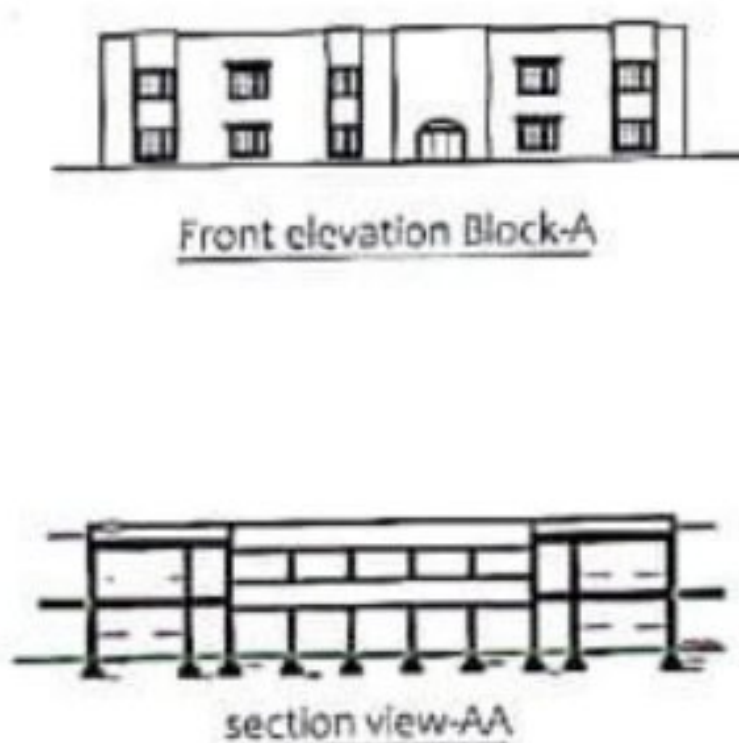

B.A = 8370 SQFT = 777.99 SQ.M
B.SC = 8370 SQFT = 777.99 SQ.M
COMMAN AREA = 13650 SQFT = 1268.59 SQ.M
B.A.B.ED = 12500 SQFT = 1161.88 SQ.M
B.SC.B.ED = 12500 SQFT = 1161.88 SQ.M

GROUND FLOOR BUILD UP AREA=2934.02 SQ.M
FIRST FLOOR BUILD UP AREA=1288.10 SQ.M